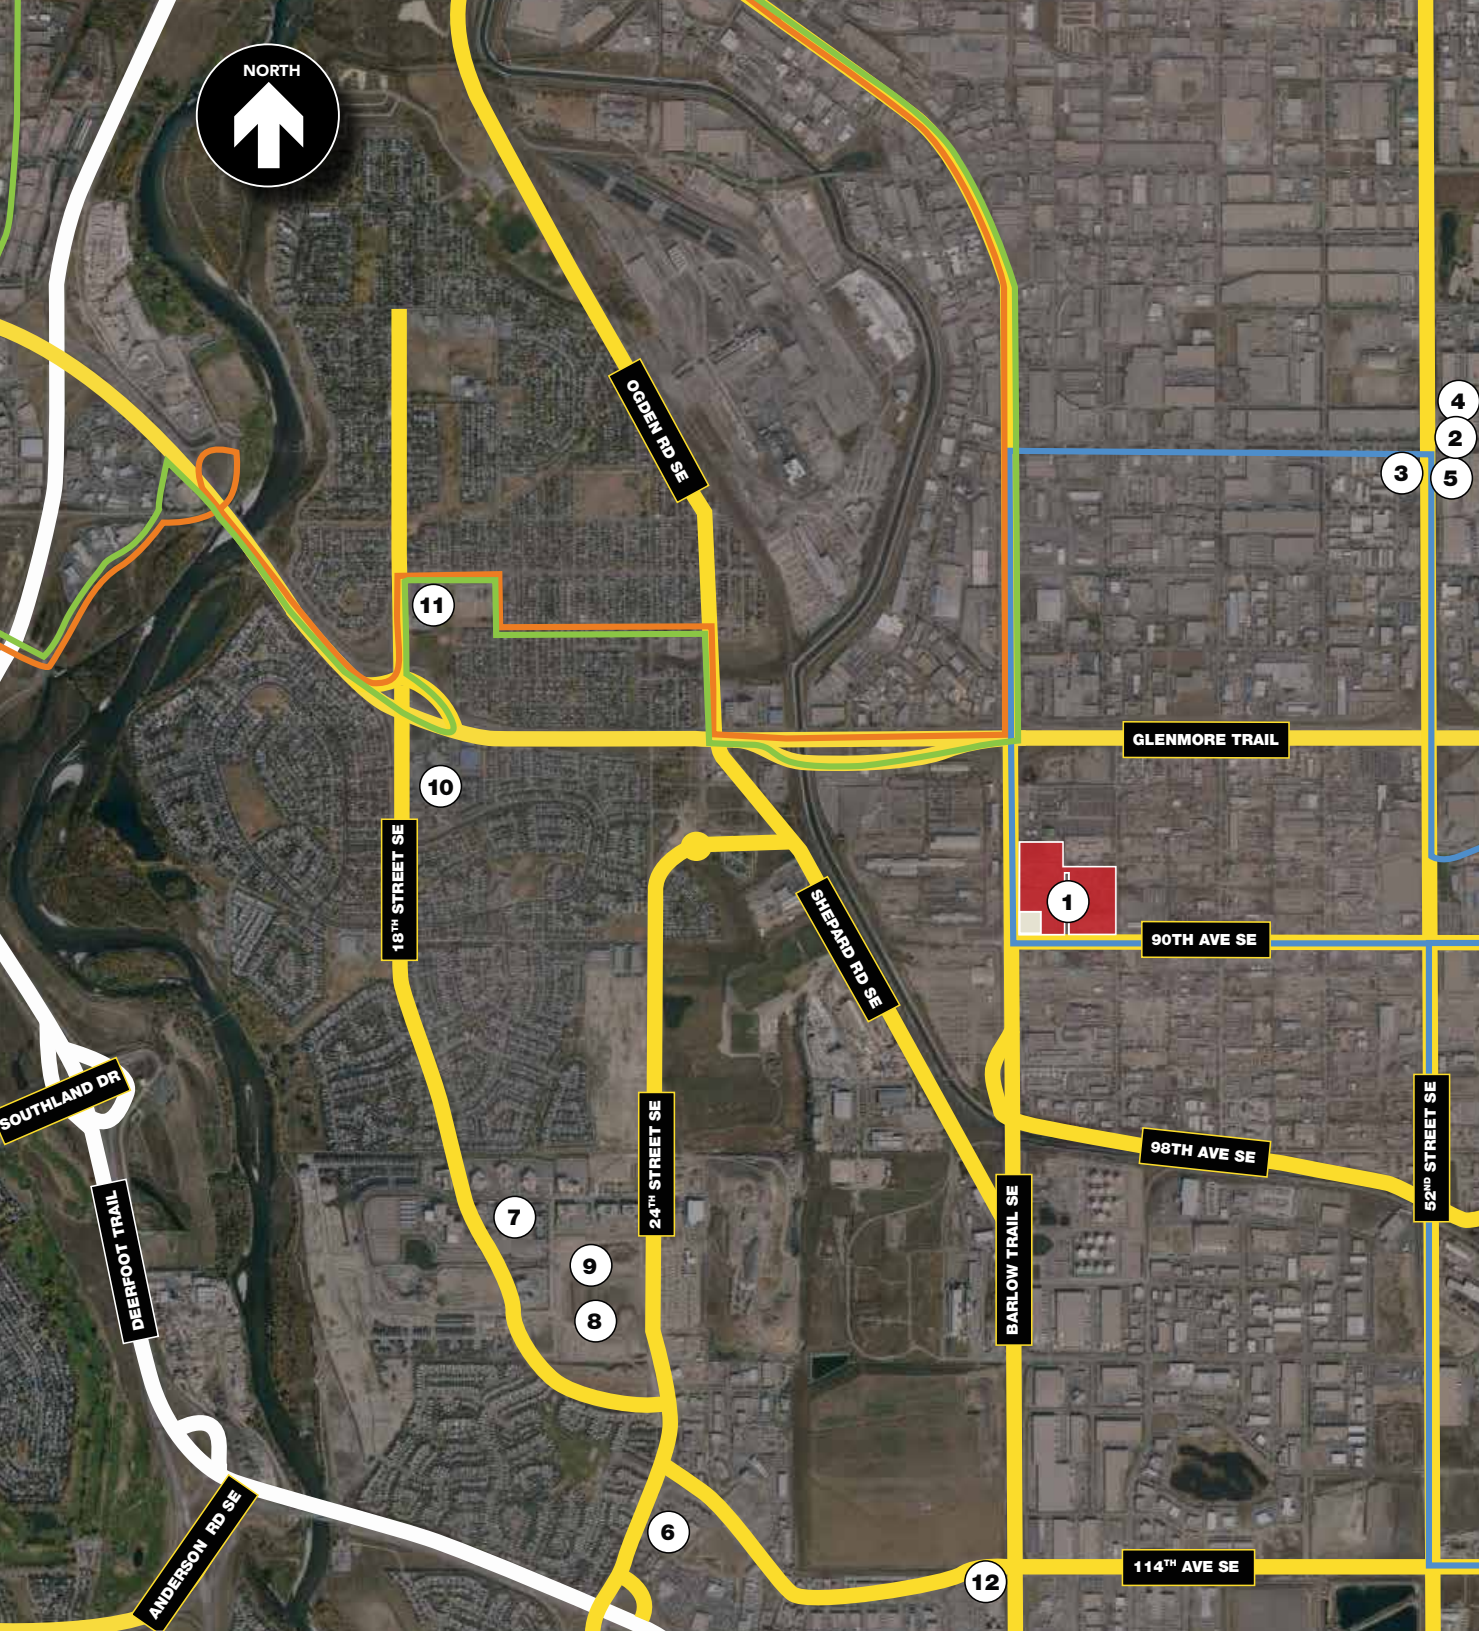

Transportation and Amenities Map

BARLOW CROSSING

- 1** Barlow Crossing
- 2** M^cDonald's
- 3** Tim Hortons
- 4** Wonton King
- 5** A&W
- 6** Douglas Square Shopping Centre
(Starbucks, McDonald's, Ricky's All Day Grill, Olive Grove Pizzeria, CIBC, and more)
- 7** The Market at Quarry Park
(Co-op Supermarket, Pharmacy and Liquor Store, Starbucks, Original Joe's, The Park Restaurant, Merle Norman, TD Bank, and more)
- 8** Quarry Park Child Development Centre
- 9** Remington YMCA Quarry Park Recreational Facility
- 10** Riverbend Shopping Centre
(Sobey's, Tim Hortons, Boston Pizza, Subway, RBC Royal Bank, and more)
- 11** Safeway
- 12** Deerfoot Inn & Casino

- Bus Route 73
- Bus Route 72
- Bus Route 409