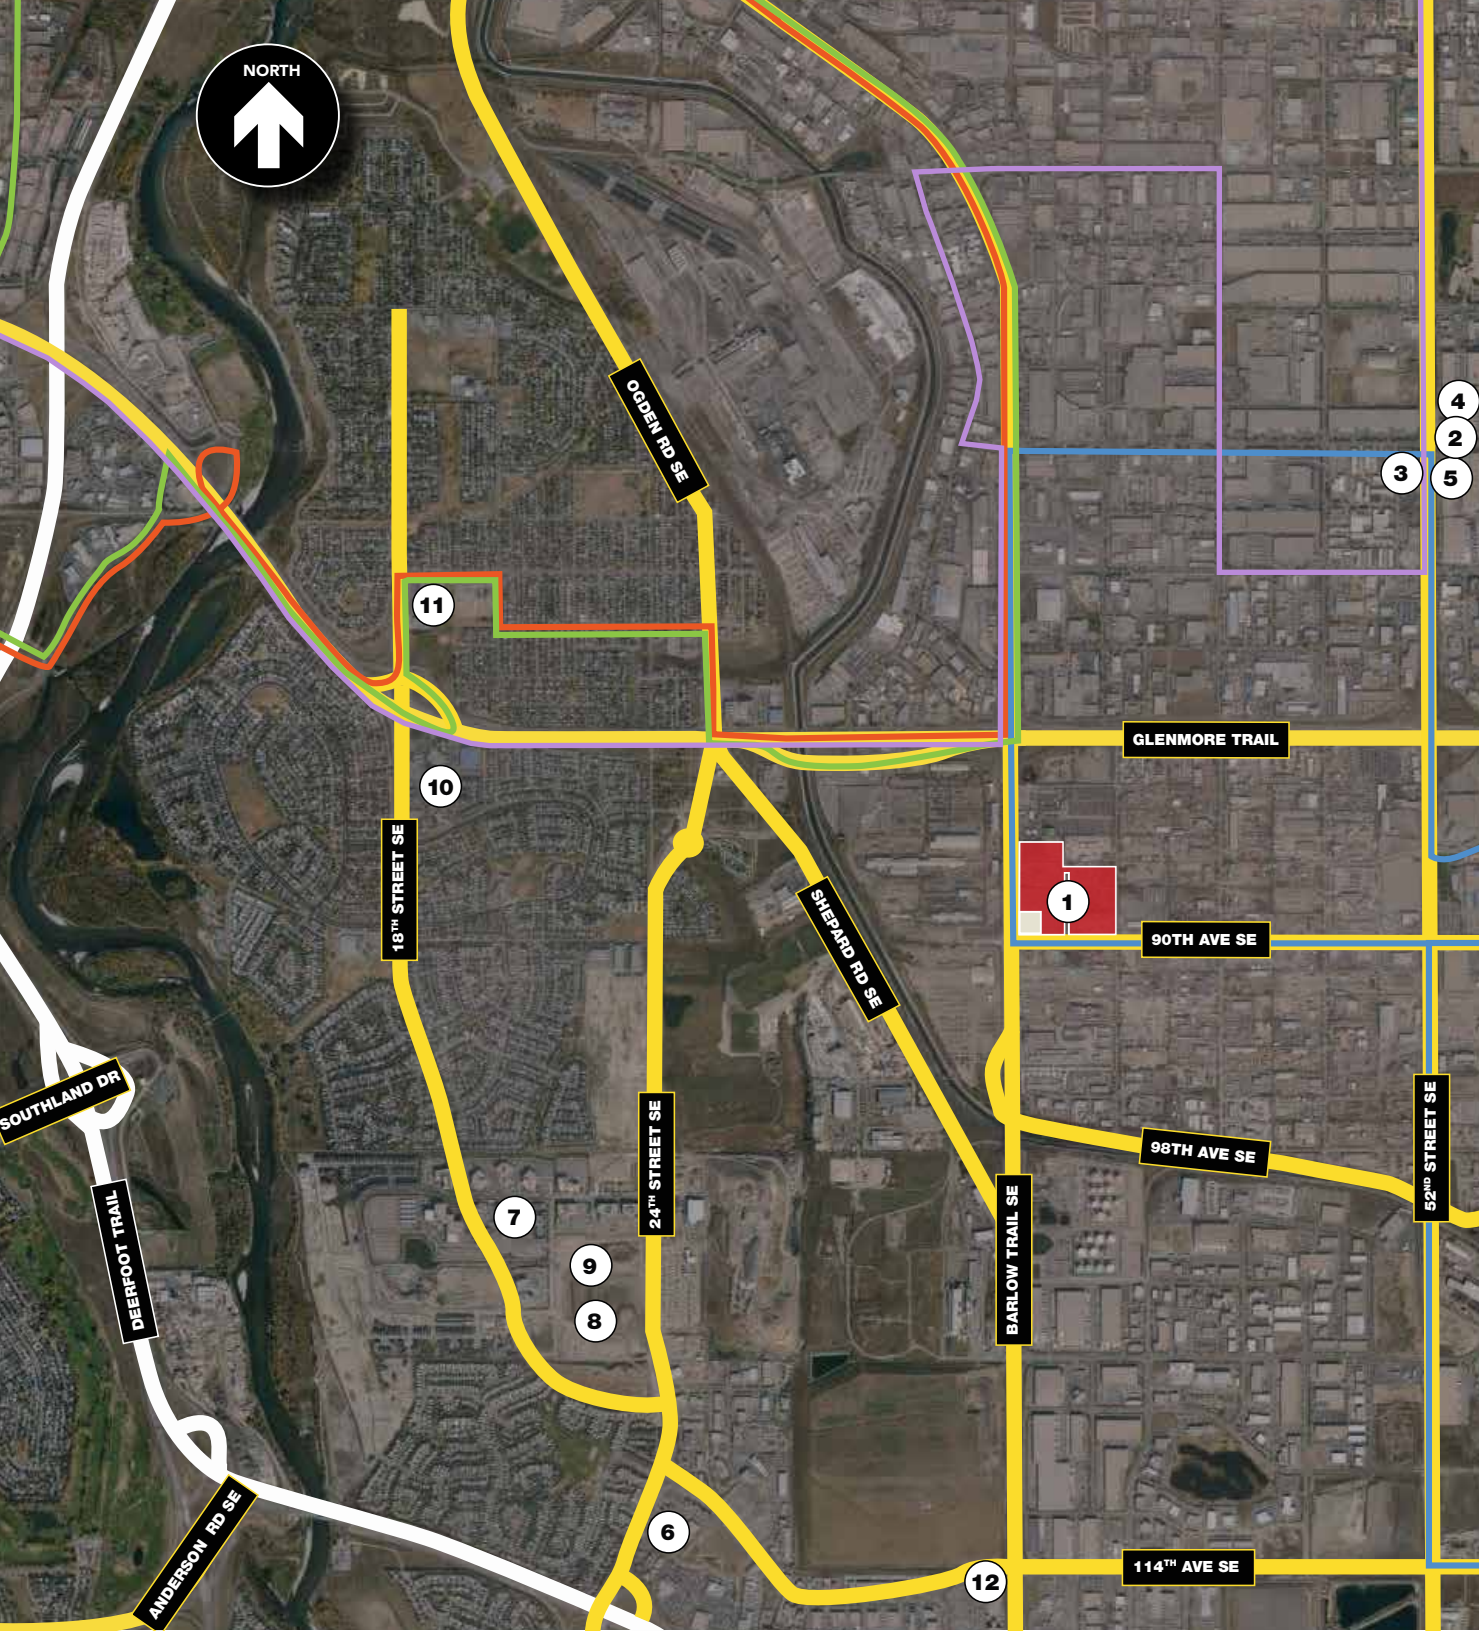

Transportation and Amenities Map

BARLOW CROSSING

- 1** Barlow Crossing
- 2** Mc Donald's
- 3** Tim Hortons
- 4** Wonton King
- 5** A&W
- 6** Douglas Square Shopping Centre
(Starbucks, McDonald's, Ricky's All Day Grill, Olive Grove Pizzeria, CIBC, and more)
- 7** The Market at Quarry Park
(Co-op Supermarket, Pharmacy and Liquor Store, Starbucks, Original Joe's, The Park Restaurant, The Chopped Leaf, TD Bank, and more)
- 8** Quarry Park Child Development Centre
- 9** Remington YMCA Quarry Park Recreational Facility
- 10** Riverbend Shopping Centre
(Sobeys, Tim Hortons, Boston Pizza, Subway, RBC Royal Bank, and more)
- 11** Safeway, Shoppers Drug Mart and more
- 12** Deerfoot Inn & Casino

- Bus Route 73
- Bus Route 72
- Bus Route 409
- Bus Route 23