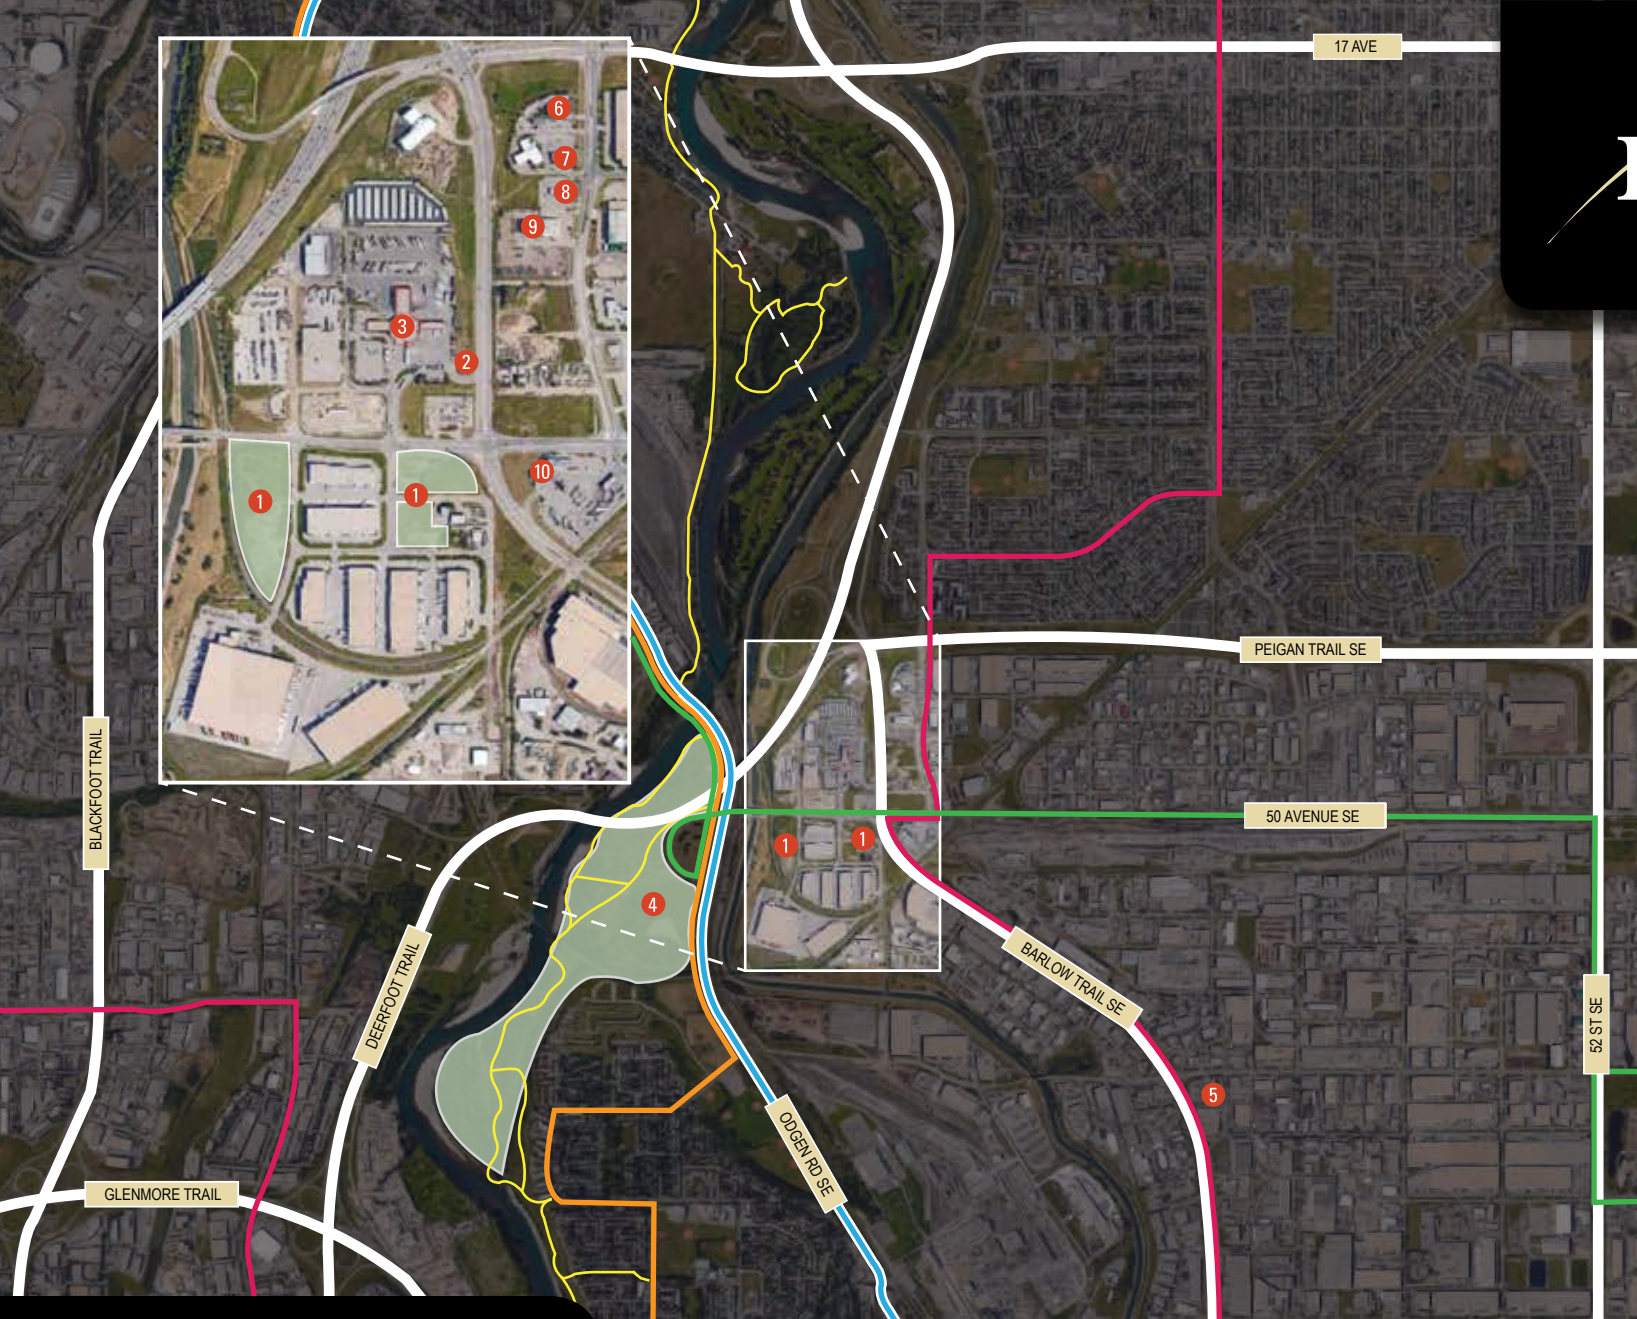

- 1 Rangewinds
 - 2 Tim Hortons
 - 3 Roadking Travel Centre Motel
 - 4 Old Refinery Park
 - 5 Staples
 - 6 Denny's
 - 7 McDonald's
 - 8 Subway & Opa!
 - 9 Wendy's
 - 10 Drifters Restaurant
-  Bus Route 302
 -  Bus Route 24
 -  Bus Route 147
 -  Bus Route 43
 -  Bow River Pathways

SITE ACCESS & AMENITIES PLAN